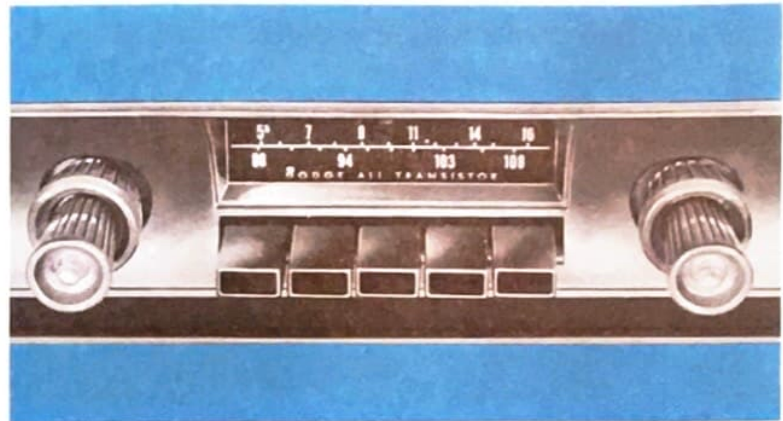

DODGE TRUCK RADIO

- Combines pleasure with business
- Keep well informed about weather and road conditions
- Easy to reach, full tone controls

DESCRIPTION & APPLICATION	PART NO.	FACTORY RETAIL PRICE (AT FACTORY)	INSTALLED PRICE
DODGE RADIOS			
1965 Dodge Polara, 880 & Monaco - Model 363 AM Astrophonic	2580 876		
1965 Dodge Polara, 880 & Monaco - Model 364 FM-AM Astrophonic	2580 877		
DODGE TRUCK RADIO - ALL MODELS - MODEL 706			
Radio Adapter			
1965-64-63-62-61 Dodge Truck, L.C.F. Town Panel & Town Wagon	2234 113		
1965-64 A-100 Dodge Trucks	2507 337