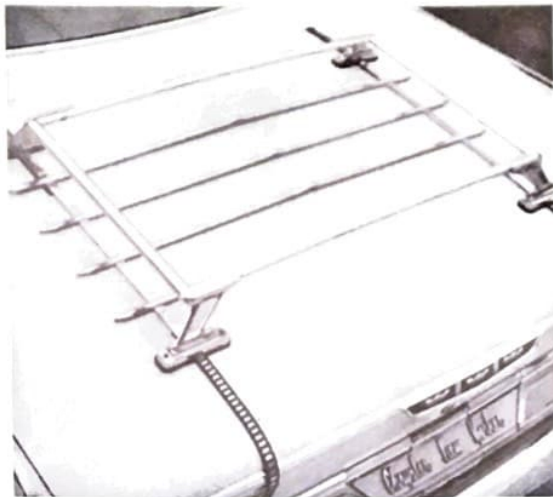

## SKI RACK ADAPTER (REMOVABLE)

- Luggage rack to Ski Rack in minutes
- Adapts to removable luggage rack

DESCRIPTION & APPLICATION	SIZE	PART NO.	FACTORY RETAIL PRICE (AT FACTORY)
<b>CUSTOM DUAL-PURPOSE LUGGAGE RACK – (REMOVABLE)</b> 1965-64 Pass. Cars Exc. Barracuda & Simca 1965 Plymouth, Dodge, Chrysler Suburbans	45 $\frac{1}{4}$ x 42 $\frac{1}{2}$ x 3 $\frac{1}{4}$ 62 x 50 $\frac{1}{2}$ x 3 $\frac{1}{4}$	2584 637 2584 636	
<b>SKI RACK ADAPTOR PKG.</b> 1965-64 All Models w/2584 636 or 2584 637 Rack		2584 638	
<b>LUGGAGE RACK STRAP PKG.</b> (Consists of 4 Straps) For temporary attachment of 2584 636 Rack		2584 639	