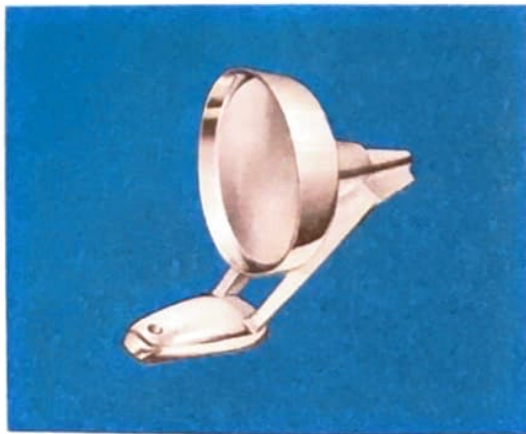

HOODED OUTSIDE REAR VIEW MIRROR

- Full rear vision with graceful style
- Easily adjusted
- Vision without distortion
- Adds styling and driving convenience