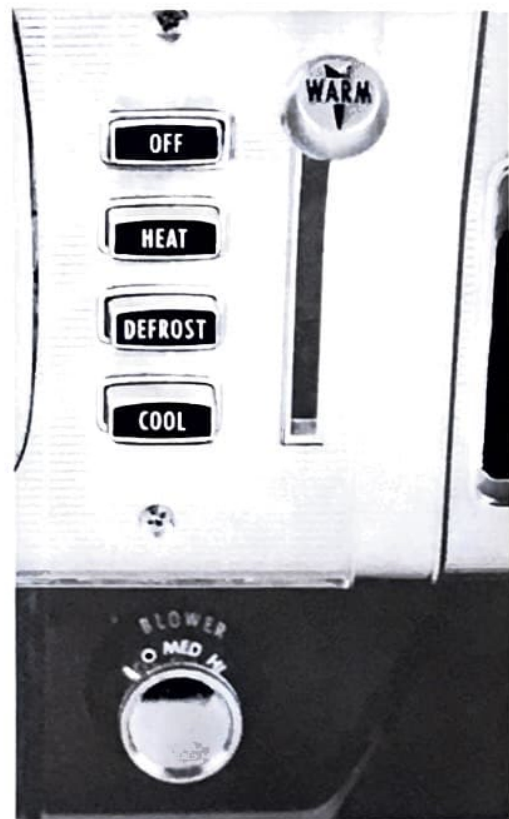

PLYMOUTH

CUSTOM CONDITIONAIRE HEATERS & DEFROSTERS (CHRYSLER-PLYMOUTH-VALIANT)

- Controlled comfort at your finger-tips
- Fresh air heated to the temperature you desire
- Helps keep windshields and windows free of fog and frost in coldest weather
- Three-speed blower circulates warm air in winter
- Refreshing cool outside air in summer