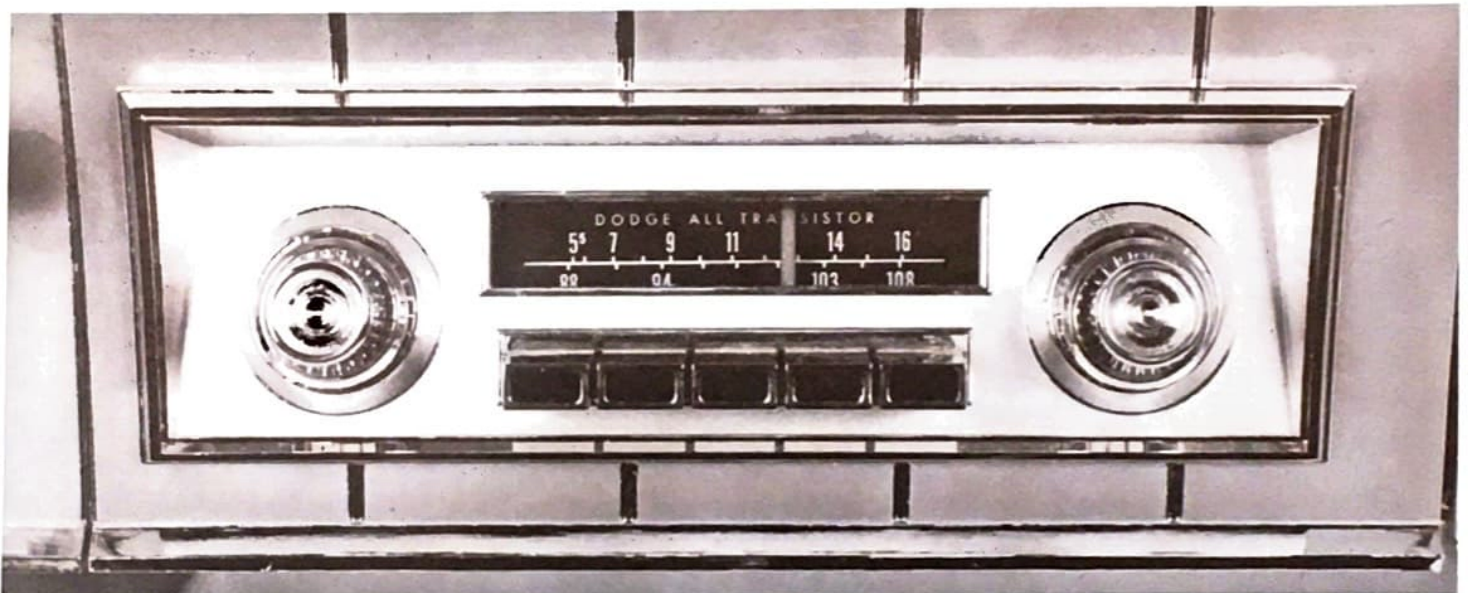

DESCRIPTION & APPLICATION	PART NO.	FACTORY RETAIL PRICE (AT FACTORY)	INSTALLED PRICE
RADIOS			
1965 Dart-Model 223-AM Music Master	2580 869		
1965 Dodge Coronet-Model 226-AM Music Master	2580 872		
1965 Dodge Coronet-Model 362-FM-AM Music Master	2580 873