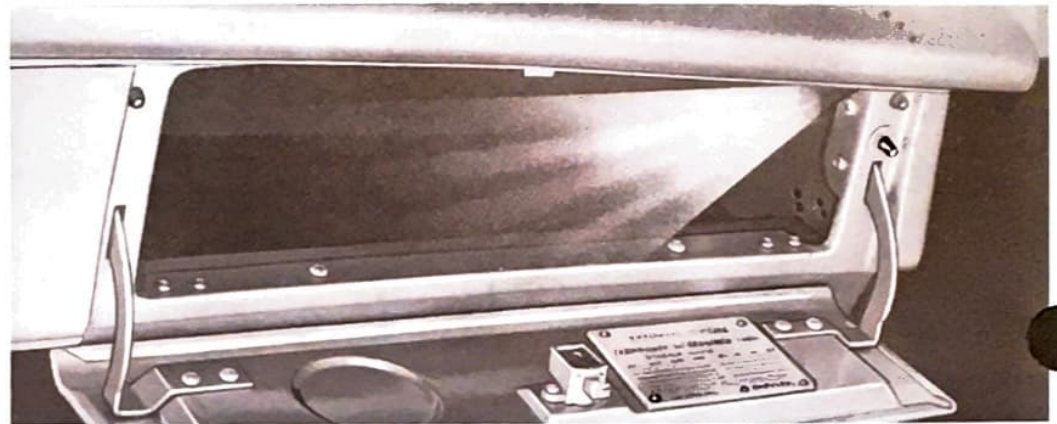

DESCRIPTION & APPLICATION	PART NO.	FACTORY RETAIL PRICE (AT FACTORY)	INSTALLED PRICE
TRUNK OR UNDERHOOD LAMP 1965 All Passenger Cars (Underhood) 1965 All Passenger Cars (Exc. Valiant Sp. Cl. Cp. Trunk)	2580 612		
GLOVE COMPARTMENT LIGHT 1965-64-63 All Passenger Car Models Exc. Imperial & 1965 New Yorker	2291 795	$1.95	
CIGAR LIGHTER 1965 Valiant & Dodge Truck Simca "1000"	2587 506 S-48043