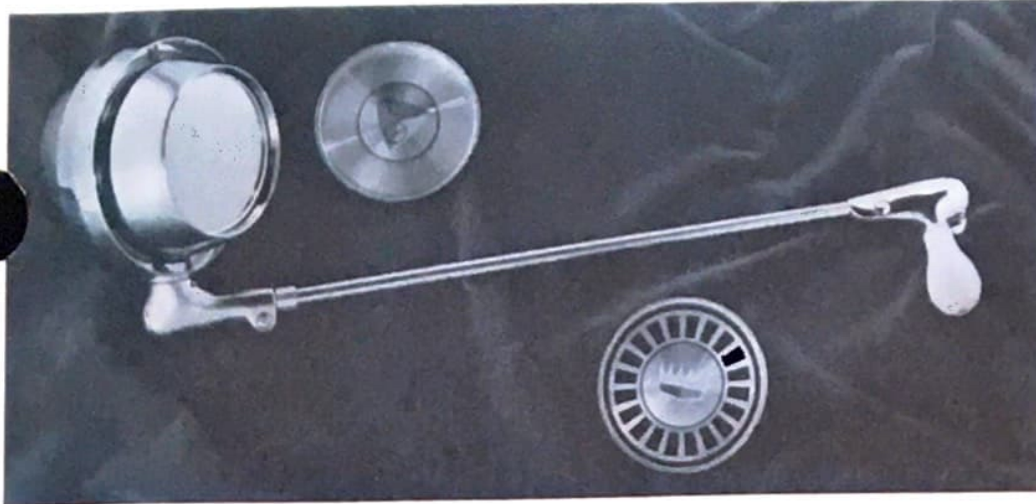

#### SPOTLIGHT AND MIRROR

- Powerful light instantly in any direction
- Pistol grip handle with finger tip switch
- Distinctive crests to replace mirror if desired
- Beautifully chromed dual-purpose accessory
- Extra safety and convenience for night travel