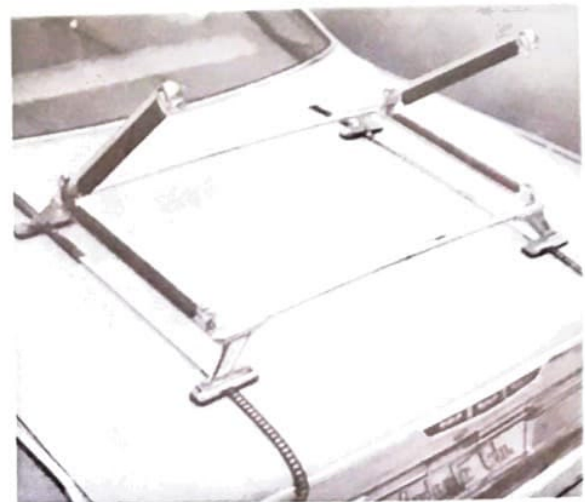

**TRUNK LUGGAGE RACK  
(REMOVABLE)**

- Designed especially for convertibles
- Provides luggage space on the trunk lid
- 26" x 41½" x 4½"

**TRUNK SKI RACK**

- For the convertible owner wishing to tote skis
- Quickly and easily attached to the trunk lid
- 26" x 41½" x 6½"