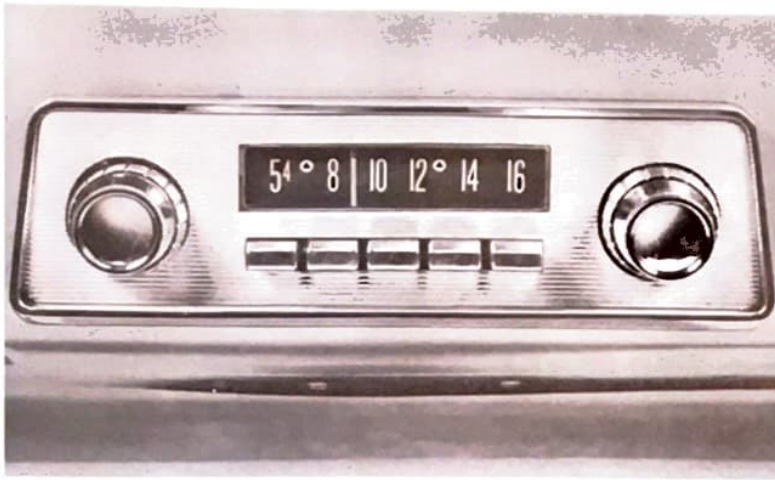

TRANS-AUDIO AM RADIO

- Finest listening pleasure
- Push-button & manual tuning
- All-transistor—plays instantly
- Styled to enhance interior design