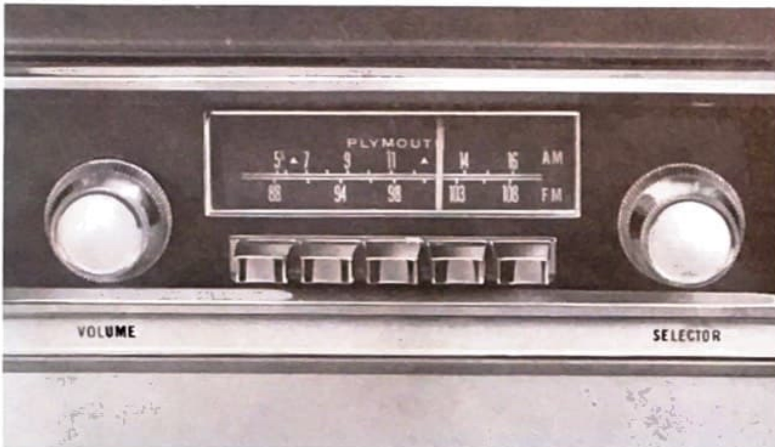

FM-AM TRANS-AUDIO RADIO

- The ultimate in listening pleasure
- Clear tonal quality
- Push-button plus manual controls
- Sliding switch for AM or FM tuning
- All transistor—plays instantly