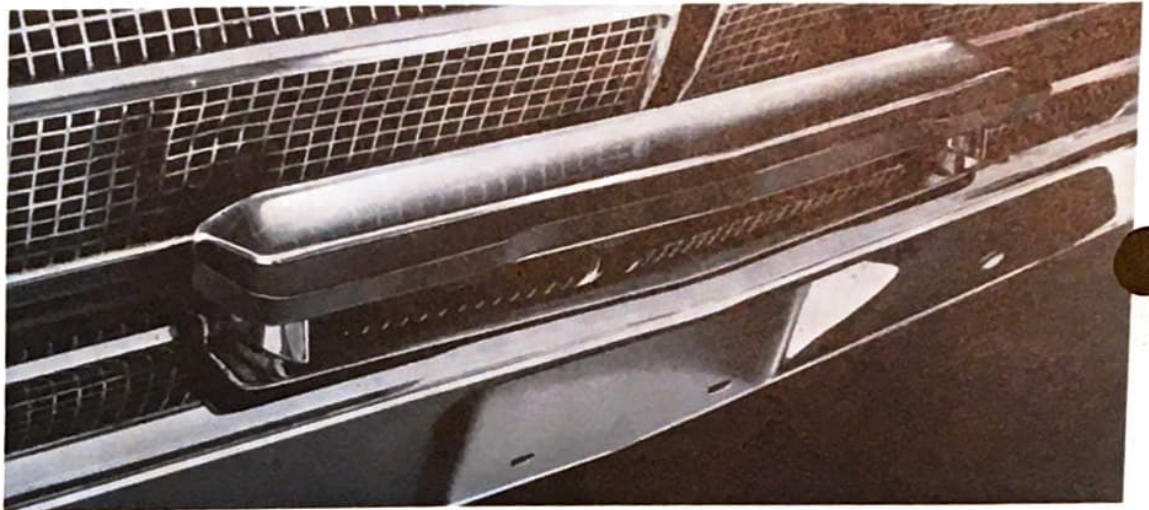

DESCRIPTION & APPLICATION

PART NO.

FACTORY RETAIL PRICE (AT FACTORY)

INSTALLED PRICE

BUMPER GUARDS

Front

1965-64 Valiant
1965 Dart
1965 Plymouth Belvedere & Satellite
1965 Plymouth Fury & Sport Fury
1965 Dodge Coronet
1965 Dodge Polara, "880" & Monaco
1965 Chrysler Newport & "300"

2495 136
2525 924
2525 925
2525 927
2525 926
2525 928
2525 929

$8.25

Rear

1965 Valiant (Exc. Sub.)
1964 Valiant All & Dart Sub.
1965-64 Dart (Exc. Sub.)
1965 Plymouth Belvedere & Satellite (Exc. Sub.)
1965 Plymouth Fury & Sport Fury (Exc. Sub.)
1964 Dodge (Exc. "880" & Sub.)
1965 Dodge Coronet (Exc. Sub.)
1965 Dodge Polara, "880" & Monaco (Exc. Sub.)

2495 141
2495 142
2525 930
2525 931
2495 144
2525 932

$8.25

8.25

17.25