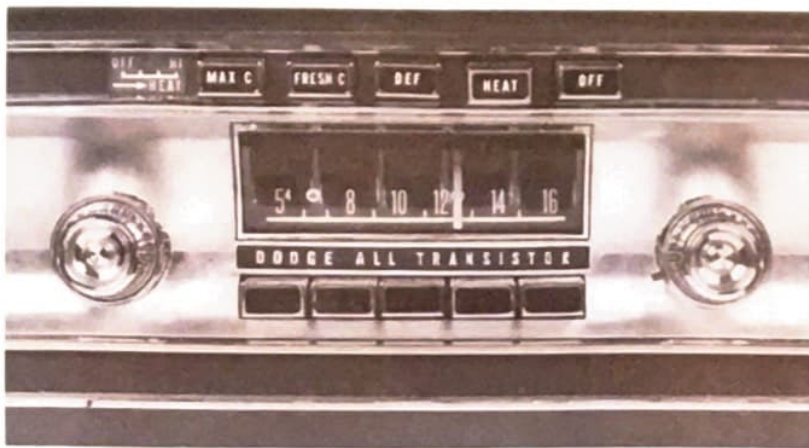

DODGE ASTROPHONIC RADIO-AM

- Entertainment at your finger-tips
- Outstanding listening pleasure
- Push-button and manual controls
- Adjustable tone control
- All transistor—instant play

DODGE ASTROPHONIC RADIO-FM-AM

- Sliding switch for FM or AM tuning
- All transistor—instant play
- Broad range of FM and AM stations
- The ultimate in listening pleasure