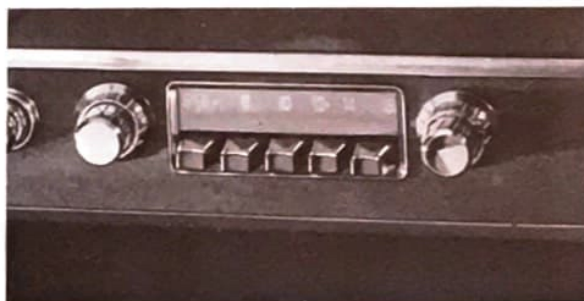

DESCRIPTION & APPLICATION				PART NO.	FACTORY RETAIL PRICE (AT FACTORY)	INSTALLED PRICE
RADIO -						
1965 Chrysler All, Model 365 AM Golden Tone				2580 878		
1965 Chrysler All, Model 366 FM-AM Golden Tone				2580 879		
1965 Chrysler All, Model 416 AM Golden Touch				2580 880		
MOULDING & FACE PLATE Req'd. for Chrysler Radio Installation	CAR MODEL	FOR RADIO MODEL	TYPE OF FINISH	PART NO.	RETAIL PRICE (AT FACTORY)	INSTALLED PRICE
	"300"	365,366	Eng. Turned	2571 986		
	N.Y.	365,366	Veneer	2571 987		
	N.P.	365,366	Walnut Gr.	2571 988		
	"300"	416	Eng. Turned	2571 989		
	N.Y.	416	Veneer	2571 990		
N.P.	416	Walnut Gr.	2571 991			
RADIO Simca "1000"				S-48029