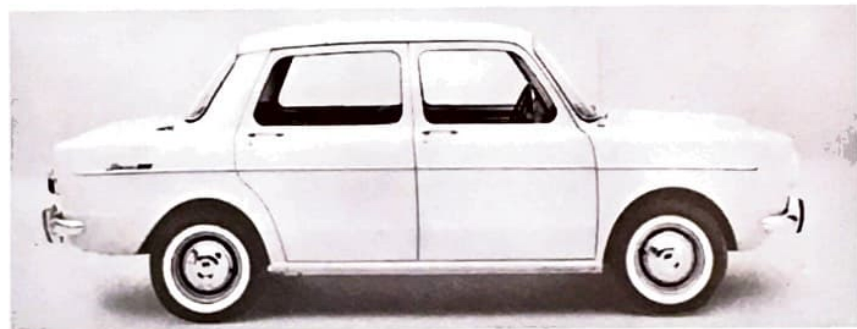

### SIMCA SIDE MOULDINGS

- Adds an extra touch of beauty
- Stainless steel moulding blends well with any color
- Enhances the lines of the car

DESCRIPTION & APPLICATION	PART NO.	FACTORY RETAIL PRICE (AT FACTORY)	INSTALLED PRICE
<b>FENDER SKIRTS *</b> 1965 Plymouth Fury & Sport (Exc. Suburban) 1965 Dodge Polara, "880", & Monaco (Exc. Suburban)			
<b>LICENSE PLATE FRAMES</b> All Models 1963-65 Stainless Steel	2495 133	.	
<b>WHEEL COVERS</b> 1965-64 Valiant - Barracuda Spinner Type Deluxe Type	2530 167 2530 339	\$15.25 16.40	
<b>SIDE MOULDINGS - SIMCA</b> Simca "1000"	S-48001	13.95	