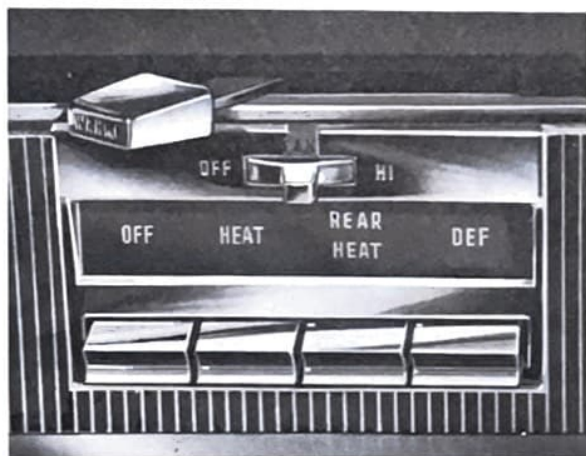

ALL PRICES AND SPECIFICATIONS ARE SUBJECT TO CHANGE WITHOUT NOTICE

VALIANT

PLYMOUTH

**CUSTOM CONDITIONAIRE HEATERS & DEFROSTERS (CHRYSLER-PLYMOUTH-VALIANT)**

- Controlled comfort at your finger-tips
- Fresh air heated to the temperature you desire
- Helps keep windshields and windows free of fog and frost in coldest weather
- Three-speed blower circulates warm air in winter
- Refreshing cool outside air in summer