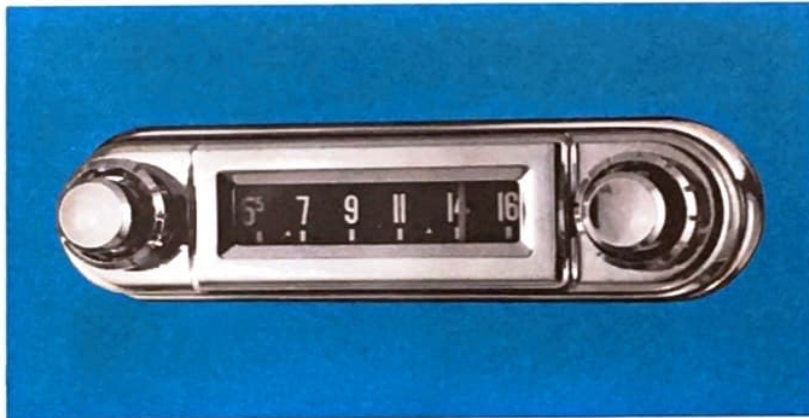

DODGE TRUCK RADIO

- Combines pleasure with business
- Keep well informed about weather and road conditions
- Easy to reach, full tone controls

DESCRIPTION & APPLICATION	PART NO.	FACTORY RETAIL PRICE (AT FACTORY)	INSTALLED PRICE
DODGE RADIOS			
1965 Dodge Polara, 880 & Monaco - Model 363 AM Astrophonic	2580 876		
1965 Dodge Polara, 880 & Monaco - Model 364 FM-AM Astrophonic	2580 877		
DODGE TRUCK RADIO - ALL MODELS - MODEL 706			
Radio Adapter			
1965-64-63-62-61 Dodge Truck, L.C.F. Town Panel & Town Wagon	2234 113		
1965-64 A-100 Dodge Trucks	2507 337