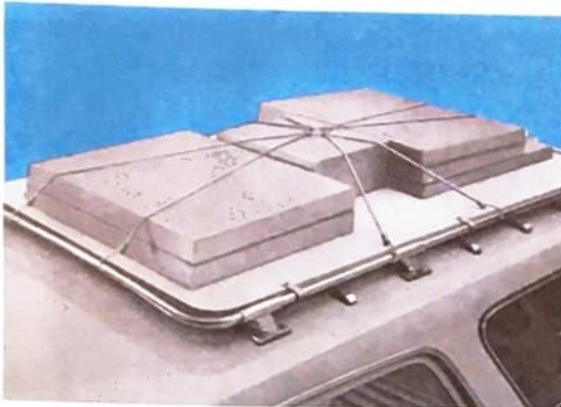

LUGGAGE HOLD DOWN

- Eight (8) high tensile rubber cords tie down luggage and other articles
- Easily secured to carrier with steel spring hooks