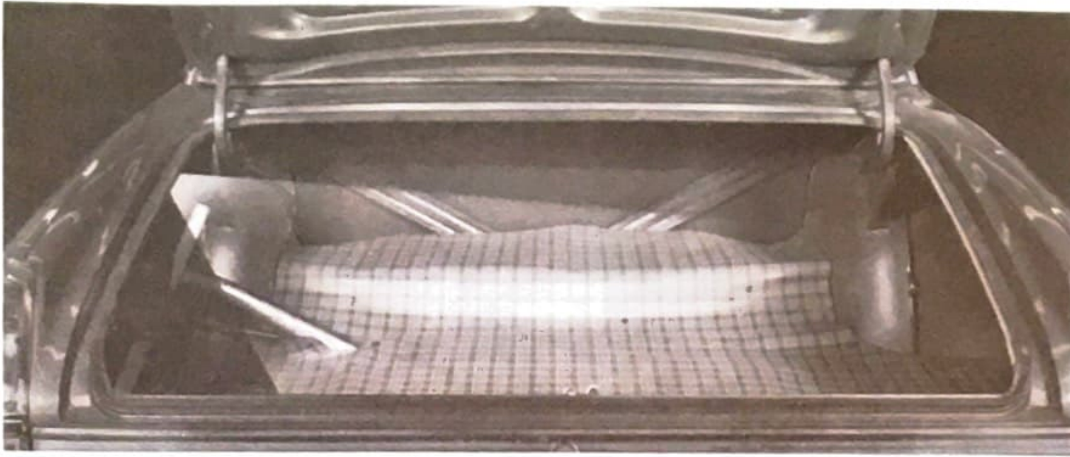

TRUNK COMPARTMENT LIGHT

- Automatically lights compartment when lid is raised
- An aid to night-time loading and unloading